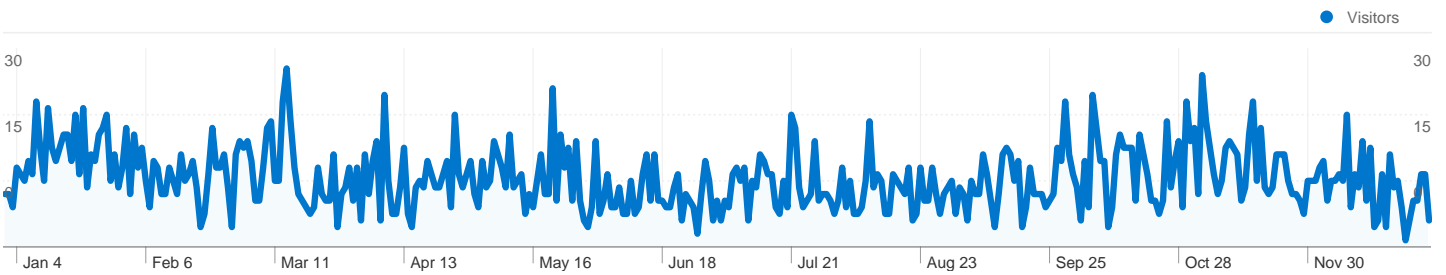

Site Usage

 **4,254** Visits
  **55.31%** Bounce Rate

 **9,967** Pageviews
  **00:02:51** Avg. Time on Site

 **2.34** Pages/Visit
  **73.44%** % New Visits

Visitors Overview

Map Overlay

Traffic Sources Overview

Content Overview

Pages	Pageviews	% Pageviews
/	4,748	47.64%
/tour.php	1,136	11.40%
/features.php	1,118	11.22%
/index.php	1,085	10.89%
/order.php	417	4.18%

3,159 people visited this site

 **4,254** Visits

All traffic sources sent a total of 4,254 visits

-  25.48% Direct Traffic
-  53.15% Referring Sites
-  21.37% Search Engines

- **Referring Sites**
2,261.00 (53.15%)
- **Direct Traffic**
1,084.00 (25.48%)
- **Search Engines**
909.00 (21.37%)

4,254 visits came from 118 countries/territories

Site Usage

Country/Territory	Visits	Pages/Visit	Avg. Time on Site	% New Visits	Bounce Rate
Visits 4,254 % of Site Total: 100.00%	Pages/Visit 2.34 Site Avg: 2.34 (0.00%)	Avg. Time on Site 00:02:51 Site Avg: 00:02:51 (0.00%)	% New Visits 73.48% Site Avg: 73.44% (0.06%)	Bounce Rate 55.31% Site Avg: 55.31% (0.00%)	
United States	2,239	2.45	00:03:07	69.94%	55.65%
Canada	474	2.62	00:03:41	53.38%	52.11%
United Kingdom	135	2.26	00:01:47	86.67%	55.56%
India	97	1.82	00:02:38	90.72%	62.89%
Turkey	82	1.77	00:01:38	84.15%	57.32%
France	80	2.36	00:02:35	85.00%	50.00%
Romania	77	2.30	00:02:52	85.71%	51.95%
Russia	62	1.42	00:00:22	91.94%	79.03%
Italy	60	2.37	00:02:26	73.33%	53.33%