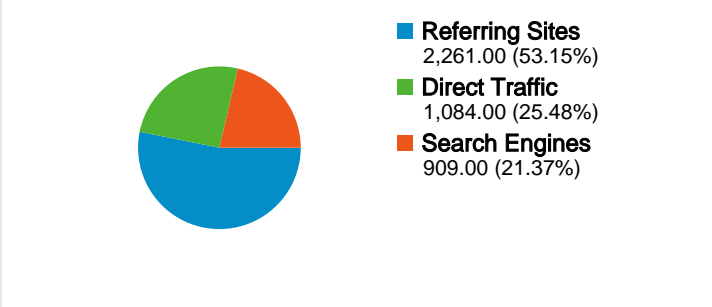

Site Usage

 **4,254** Visits
  **55.31%** Bounce Rate

 **9,967** Pageviews
  **00:02:51** Avg. Time on Site

 **2.34** Pages/Visit
  **73.44%** % New Visits

Visitors Overview

Map Overlay

Traffic Sources Overview

All traffic sources sent a total of 4,254 visits

-  25.48% Direct Traffic
-  53.15% Referring Sites
-  21.37% Search Engines

- **Referring Sites**
2,261.00 (53.15%)
- **Direct Traffic**
1,084.00 (25.48%)
- **Search Engines**
909.00 (21.37%)

Top Traffic Sources

Sources	Visits	% visits	Keywords	Visits	% visits
(direct) ((none))	1,084	25.48%	inventrack	207	22.77%
hotscripts.com (referral)	845	19.86%	phpautos	36	3.96%
google (organic)	839	19.72%	php autos	22	2.42%
idealws.com (referral)	201	4.72%	automotive websites	13	1.43%
scripts.com (referral)	167	3.93%	auto websites	12	1.32%

4,254 visits came from 118 countries/territories

Site Usage

Country/Territory	Visits	Pages/Visit	Avg. Time on Site	% New Visits	Bounce Rate
Visits 4,254 % of Site Total: 100.00%	Pages/Visit 2.34 Site Avg: 2.34 (0.00%)	Avg. Time on Site 00:02:51 Site Avg: 00:02:51 (0.00%)	% New Visits 73.48% Site Avg: 73.44% (0.06%)	Bounce Rate 55.31% Site Avg: 55.31% (0.00%)	
United States	2,239	2.45	00:03:07	69.94%	55.65%
Canada	474	2.62	00:03:41	53.38%	52.11%
United Kingdom	135	2.26	00:01:47	86.67%	55.56%
India	97	1.82	00:02:38	90.72%	62.89%
Turkey	82	1.77	00:01:38	84.15%	57.32%
France	80	2.36	00:02:35	85.00%	50.00%
Romania	77	2.30	00:02:52	85.71%	51.95%
Russia	62	1.42	00:00:22	91.94%	79.03%
Italy	60	2.37	00:02:26	73.33%	53.33%