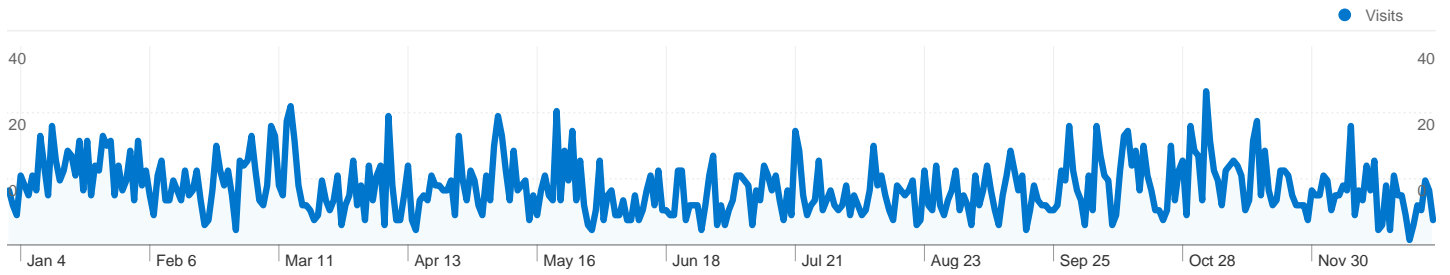

Site Usage

 **4,254** Visits
  **55.31%** Bounce Rate

 **9,967** Pageviews
  **00:02:51** Avg. Time on Site

 **2.34** Pages/Visit
  **73.44%** % New Visits

Visitors Overview

Map Overlay

Traffic Sources Overview

 **3,159** Absolute Unique Visitors

 **9,967** Pageviews

 **2.34** Average Pageviews

 **00:02:51** Time on Site

 **55.31%** Bounce Rate

 **73.44%** New Visits

Technical Profile

Browser	Visits	% visits	Connection Speed	Visits	% visits
Firefox	1,908	44.85%	Cable	1,746	41.04%
Internet Explorer	1,535	36.08%	DSL	1,155	27.15%
Chrome	461	10.84%	Unknown	1,041	24.47%
Safari	255	5.99%	T1	239	5.62%
Opera	64	1.50%	Dialup	66	1.55%

All traffic sources sent a total of 4,254 visits

-  25.48% Direct Traffic
-  53.15% Referring Sites
-  21.37% Search Engines

- **Referring Sites**
2,261.00 (53.15%)
- **Direct Traffic**
1,084.00 (25.48%)
- **Search Engines**
909.00 (21.37%)

4,254 visits came from 118 countries/territories

Site Usage

Country/Territory	Visits	Pages/Visit	Avg. Time on Site	% New Visits	Bounce Rate
Visits 4,254 % of Site Total: 100.00%	Pages/Visit 2.34 Site Avg: 2.34 (0.00%)	Avg. Time on Site 00:02:51 Site Avg: 00:02:51 (0.00%)	% New Visits 73.48% Site Avg: 73.44% (0.06%)	Bounce Rate 55.31% Site Avg: 55.31% (0.00%)	
United States	2,239	2.45	00:03:07	69.94%	55.65%
Canada	474	2.62	00:03:41	53.38%	52.11%
United Kingdom	135	2.26	00:01:47	86.67%	55.56%
India	97	1.82	00:02:38	90.72%	62.89%
Turkey	82	1.77	00:01:38	84.15%	57.32%
France	80	2.36	00:02:35	85.00%	50.00%
Romania	77	2.30	00:02:52	85.71%	51.95%
Russia	62	1.42	00:00:22	91.94%	79.03%
Italy	60	2.37	00:02:26	73.33%	53.33%