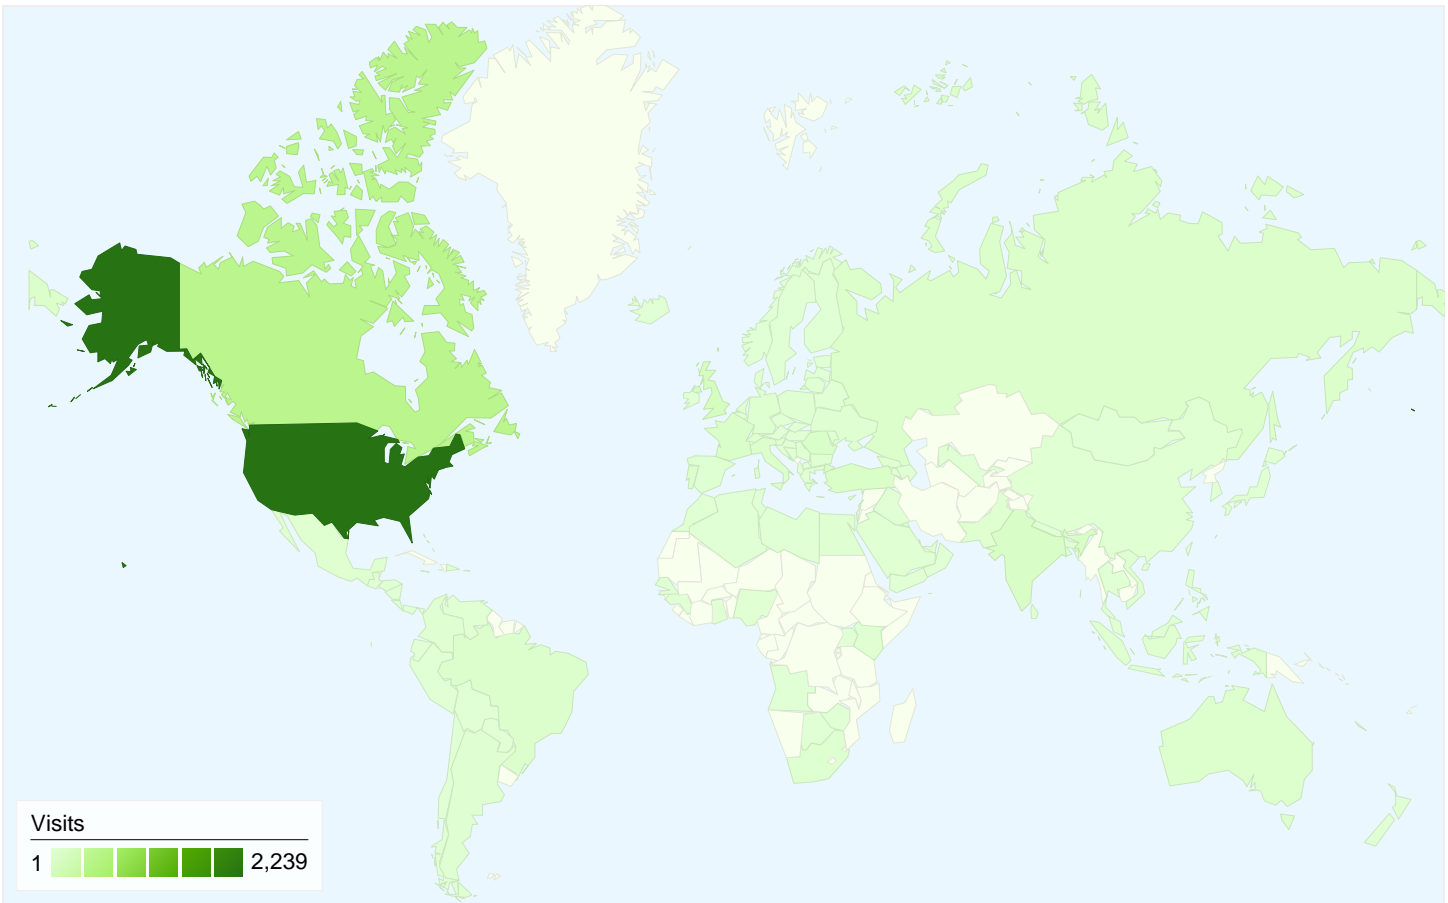

All traffic sources sent a total of 4,254 visits

-  25.48% Direct Traffic
-  53.15% Referring Sites
-  21.37% Search Engines

- **Referring Sites**
2,261.00 (53.15%)
- **Direct Traffic**
1,084.00 (25.48%)
- **Search Engines**
909.00 (21.37%)

Top Traffic Sources

Sources	Visits	% visits	Keywords	Visits	% visits
(direct) ((none))	1,084	25.48%	inventrack	207	22.77%
hotscripts.com (referral)	845	19.86%	phpautos	36	3.96%
google (organic)	839	19.72%	php autos	22	2.42%
idealws.com (referral)	201	4.72%	automotive websites	13	1.43%
scripts.com (referral)	167	3.93%	auto websites	12	1.32%

4,254 visits came from 118 countries/territories

Site Usage

Country/Territory	Visits	Pages/Visit	Avg. Time on Site	% New Visits	Bounce Rate
Visits 4,254 % of Site Total: 100.00%	Pages/Visit 2.34 Site Avg: 2.34 (0.00%)	Avg. Time on Site 00:02:51 Site Avg: 00:02:51 (0.00%)	% New Visits 73.48% Site Avg: 73.44% (0.06%)	Bounce Rate 55.31% Site Avg: 55.31% (0.00%)	
United States	2,239	2.45	00:03:07	69.94%	55.65%
Canada	474	2.62	00:03:41	53.38%	52.11%
United Kingdom	135	2.26	00:01:47	86.67%	55.56%
India	97	1.82	00:02:38	90.72%	62.89%
Turkey	82	1.77	00:01:38	84.15%	57.32%
France	80	2.36	00:02:35	85.00%	50.00%
Romania	77	2.30	00:02:52	85.71%	51.95%
Russia	62	1.42	00:00:22	91.94%	79.03%
Italy	60	2.37	00:02:26	73.33%	53.33%