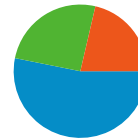

Content Overview

Pages	Pageviews	% Pageviews
/	4,748	47.64%
/tour.php	1,136	11.40%
/features.php	1,118	11.22%
/index.php	1,085	10.89%
/order.php	417	4.18%

3,159 people visited this site

 **4,254** Visits

 **3,159** Absolute Unique Visitors

 **9,967** Pageviews

 **2.34** Average Pageviews

 **00:02:51** Time on Site

 **55.31%** Bounce Rate

 **73.44%** New Visits

Technical Profile

Browser	Visits	% visits	Connection Speed	Visits	% visits
Firefox	1,908	44.85%	Cable	1,746	41.04%
Internet Explorer	1,535	36.08%	DSL	1,155	27.15%
Chrome	461	10.84%	Unknown	1,041	24.47%
Safari	255	5.99%	T1	239	5.62%
Opera	64	1.50%	Dialup	66	1.55%

All traffic sources sent a total of 4,254 visits

-  25.48% Direct Traffic
-  53.15% Referring Sites
-  21.37% Search Engines

- **Referring Sites**
2,261.00 (53.15%)
- **Direct Traffic**
1,084.00 (25.48%)
- **Search Engines**
909.00 (21.37%)