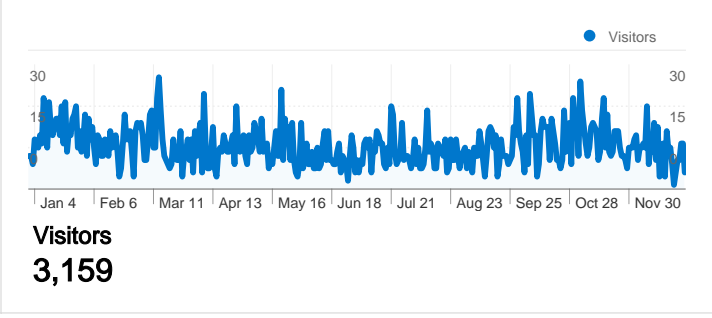

Site Usage

 **4,254** Visits
  **55.31%** Bounce Rate

 **9,967** Pageviews
  **00:02:51** Avg. Time on Site

 **2.34** Pages/Visit
  **73.44%** % New Visits

Visitors Overview

Map Overlay

Traffic Sources Overview

Content Overview

Pages	Pageviews	% Pageviews
/	4,748	47.64%
/tour.php	1,136	11.40%
/features.php	1,118	11.22%
/index.php	1,085	10.89%
/order.php	417	4.18%

3,159 people visited this site

 **4,254** Visits

All traffic sources sent a total of 4,254 visits

-  25.48% Direct Traffic
-  53.15% Referring Sites
-  21.37% Search Engines

- **Referring Sites**
2,261.00 (53.15%)
- **Direct Traffic**
1,084.00 (25.48%)
- **Search Engines**
909.00 (21.37%)

4,254 visits came from 118 countries/territories

Site Usage

Country/Territory	Visits	Pages/Visit	Avg. Time on Site	% New Visits	Bounce Rate
Visits 4,254 % of Site Total: 100.00%	Pages/Visit 2.34 Site Avg: 2.34 (0.00%)	Avg. Time on Site 00:02:51 Site Avg: 00:02:51 (0.00%)	% New Visits 73.48% Site Avg: 73.44% (0.06%)	Bounce Rate 55.31% Site Avg: 55.31% (0.00%)	
United States	2,239	2.45	00:03:07	69.94%	55.65%
Canada	474	2.62	00:03:41	53.38%	52.11%
United Kingdom	135	2.26	00:01:47	86.67%	55.56%
India	97	1.82	00:02:38	90.72%	62.89%
Turkey	82	1.77	00:01:38	84.15%	57.32%
France	80	2.36	00:02:35	85.00%	50.00%
Romania	77	2.30	00:02:52	85.71%	51.95%
Russia	62	1.42	00:00:22	91.94%	79.03%
Italy	60	2.37	00:02:26	73.33%	53.33%