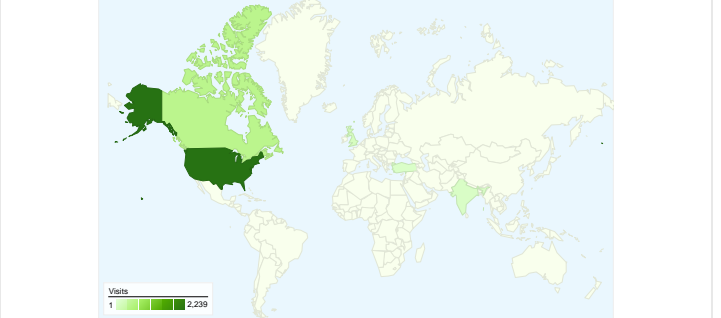

Site Usage

 **4,254** Visits
  **55.31%** Bounce Rate

 **9,967** Pageviews
  **00:02:51** Avg. Time on Site

 **2.34** Pages/Visit
  **73.44%** % New Visits

Visitors Overview

Map Overlay

Traffic Sources Overview

Content Overview

Pages	Pageviews	% Pageviews
/	4,748	47.64%
/tour.php	1,136	11.40%
/features.php	1,118	11.22%
/index.php	1,085	10.89%
/order.php	417	4.18%

3,159 people visited this site

 **4,254** Visits

All traffic sources sent a total of 4,254 visits

-  25.48% Direct Traffic
-  53.15% Referring Sites
-  21.37% Search Engines

- **Referring Sites**
2,261.00 (53.15%)
- **Direct Traffic**
1,084.00 (25.48%)
- **Search Engines**
909.00 (21.37%)

4,254 visits came from 118 countries/territories

Site Usage

Country/Territory	Visits	Pages/Visit	Avg. Time on Site	% New Visits	Bounce Rate
Visits 4,254 % of Site Total: 100.00%	Pages/Visit 2.34 Site Avg: 2.34 (0.00%)	Avg. Time on Site 00:02:51 Site Avg: 00:02:51 (0.00%)	% New Visits 73.48% Site Avg: 73.44% (0.06%)	Bounce Rate 55.31% Site Avg: 55.31% (0.00%)	
United States	2,239	2.45	00:03:07	69.94%	55.65%
Canada	474	2.62	00:03:41	53.38%	52.11%
United Kingdom	135	2.26	00:01:47	86.67%	55.56%
India	97	1.82	00:02:38	90.72%	62.89%
Turkey	82	1.77	00:01:38	84.15%	57.32%
France	80	2.36	00:02:35	85.00%	50.00%
Romania	77	2.30	00:02:52	85.71%	51.95%
Russia	62	1.42	00:00:22	91.94%	79.03%
Italy	60	2.37	00:02:26	73.33%	53.33%