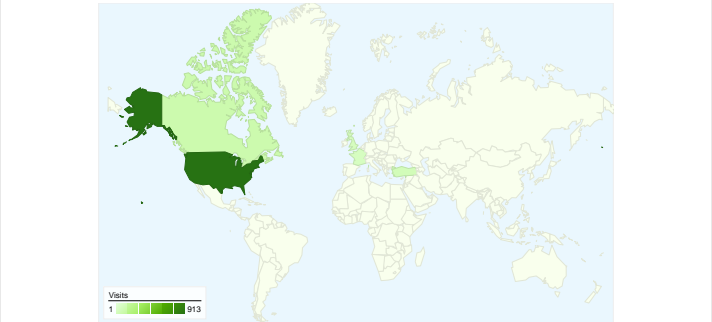

**Site Usage**

 **1,732** Visits

 **57.16%** Bounce Rate

 **3,836** Pageviews

 **00:02:35** Avg. Time on Site

 **2.21** Pages/Visit

 **75.87%** % New Visits

**Visitors Overview**

**Map Overlay**

**Traffic Sources Overview**

**Content Overview**

Pages	Pageviews	% Pageviews
/	1,948	50.78%
/index.php	428	11.16%
/tour.php	408	10.64%
/features.php	403	10.51%
/contact.php	180	4.69%

**1,333 people visited this site**

**1,732 visits came from 87 countries/territories**

Site Usage						
Visits	Pages/Visit	Avg. Time on Site	% New Visits	Bounce Rate		
<b>1,732</b> % of Site Total: 100.00%	<b>2.21</b> Site Avg: 2.21 (0.00%)	<b>00:02:35</b> Site Avg: 00:02:35 (0.00%)	<b>75.92%</b> Site Avg: 75.87% (0.08%)	<b>57.16%</b> Site Avg: 57.16% (0.00%)		
Country/Territory	Visits	Pages/Visit	Avg. Time on Site	% New Visits	Bounce Rate	
United States	<b>913</b>	2.39	00:03:15	68.24%	56.19%	
Canada	<b>105</b>	2.47	00:02:44	78.10%	52.38%	
Turkey	<b>76</b>	1.58	00:00:34	88.16%	65.79%	
United Kingdom	<b>61</b>	2.10	00:00:58	86.89%	63.93%	
France	<b>53</b>	1.89	00:00:57	90.57%	62.26%	
Brazil	<b>41</b>	1.80	00:01:57	75.61%	56.10%	
India	<b>41</b>	2.34	00:01:52	85.37%	63.41%	
Romania	<b>29</b>	1.83	00:01:37	86.21%	55.17%	
Russia	<b>27</b>	2.07	00:03:10	81.48%	44.44%	

Portugal	<b>25</b>	1.44	00:00:18	92.00%	72.00%
					1 - 10 of 87

Pages on this site were viewed a total of 3,836 times

 **3,836** Pageviews

 **2,883** Unique Views

 **57.16%** Bounce Rate