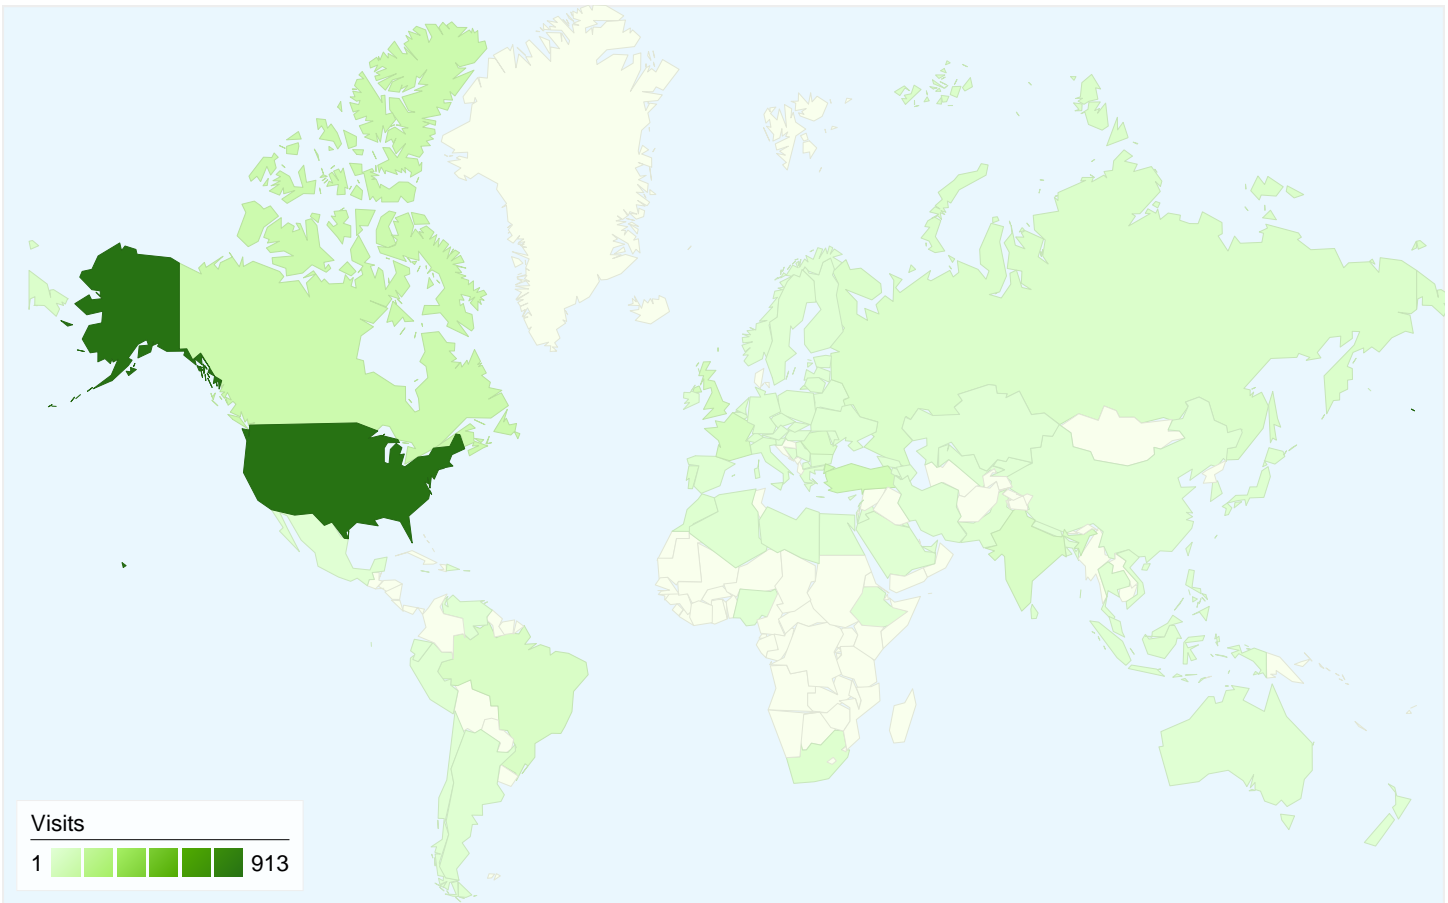

**Map Overlay**

**Traffic Sources Overview**

**Content Overview**

Pages	Pageviews	% Pageviews
/	1,948	50.78%
/index.php	428	11.16%
/tour.php	408	10.64%
/features.php	403	10.51%
/contact.php	180	4.69%

**1,333 people visited this site**

All traffic sources sent a total of 1,732 visits

 23.21% Direct Traffic

 56.64% Referring Sites

 20.15% Search Engines

- **Referring Sites**  
981.00 (56.64%)
- **Direct Traffic**  
402.00 (23.21%)
- **Search Engines**  
349.00 (20.15%)

**1,732 visits came from 87 countries/territories**

Site Usage						
Visits	Pages/Visit	Avg. Time on Site	% New Visits	Bounce Rate		
<b>1,732</b> % of Site Total: 100.00%	<b>2.21</b> Site Avg: 2.21 (0.00%)	<b>00:02:35</b> Site Avg: 00:02:35 (0.00%)	<b>75.92%</b> Site Avg: 75.87% (0.08%)	<b>57.16%</b> Site Avg: 57.16% (0.00%)		
Country/Territory	Visits	Pages/Visit	Avg. Time on Site	% New Visits	Bounce Rate	
United States	<b>913</b>	2.39	00:03:15	68.24%	56.19%	
Canada	<b>105</b>	2.47	00:02:44	78.10%	52.38%	
Turkey	<b>76</b>	1.58	00:00:34	88.16%	65.79%	
United Kingdom	<b>61</b>	2.10	00:00:58	86.89%	63.93%	
France	<b>53</b>	1.89	00:00:57	90.57%	62.26%	
Brazil	<b>41</b>	1.80	00:01:57	75.61%	56.10%	
India	<b>41</b>	2.34	00:01:52	85.37%	63.41%	
Romania	<b>29</b>	1.83	00:01:37	86.21%	55.17%	
Russia	<b>27</b>	2.07	00:03:10	81.48%	44.44%	

Portugal	<b>25</b>	1.44	00:00:18	92.00%	72.00%
					1 - 10 of 87

Pages on this site were viewed a total of 3,836 times

 **3,836** Pageviews

 **2,883** Unique Views

 **57.16%** Bounce Rate