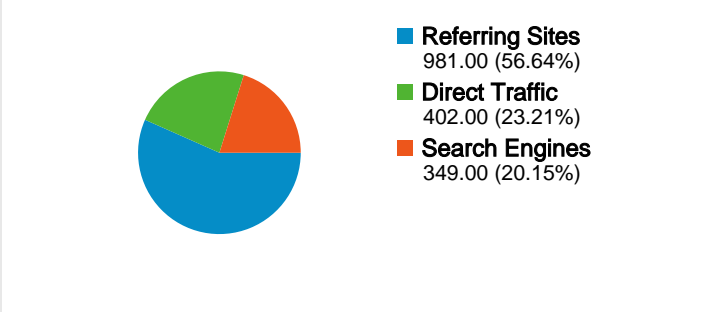

**Site Usage**

 **1,732** Visits

 **57.16%** Bounce Rate

 **3,836** Pageviews

 **00:02:35** Avg. Time on Site

 **2.21** Pages/Visit

 **75.87%** % New Visits

**Visitors Overview**

**Map Overlay**

**Traffic Sources Overview**

**Content Overview**

Pages	Pageviews	% Pageviews
/	1,948	50.78%
/index.php	428	11.16%
/tour.php	408	10.64%
/features.php	403	10.51%
/contact.php	180	4.69%

**1,333 people visited this site**

All traffic sources sent a total of 1,732 visits

 23.21% Direct Traffic

 56.64% Referring Sites

 20.15% Search Engines

- **Referring Sites**  
981.00 (56.64%)
- **Direct Traffic**  
402.00 (23.21%)
- **Search Engines**  
349.00 (20.15%)

**1,732 visits came from 87 countries/territories**

Site Usage						
Visits	Pages/Visit	Avg. Time on Site	% New Visits	Bounce Rate		
<b>1,732</b> % of Site Total: 100.00%	<b>2.21</b> Site Avg: 2.21 (0.00%)	<b>00:02:35</b> Site Avg: 00:02:35 (0.00%)	<b>75.92%</b> Site Avg: 75.87% (0.08%)	<b>57.16%</b> Site Avg: 57.16% (0.00%)		
Country/Territory	Visits	Pages/Visit	Avg. Time on Site	% New Visits	Bounce Rate	
United States	<b>913</b>	2.39	00:03:15	68.24%	56.19%	
Canada	<b>105</b>	2.47	00:02:44	78.10%	52.38%	
Turkey	<b>76</b>	1.58	00:00:34	88.16%	65.79%	
United Kingdom	<b>61</b>	2.10	00:00:58	86.89%	63.93%	
France	<b>53</b>	1.89	00:00:57	90.57%	62.26%	
Brazil	<b>41</b>	1.80	00:01:57	75.61%	56.10%	
India	<b>41</b>	2.34	00:01:52	85.37%	63.41%	
Romania	<b>29</b>	1.83	00:01:37	86.21%	55.17%	
Russia	<b>27</b>	2.07	00:03:10	81.48%	44.44%	