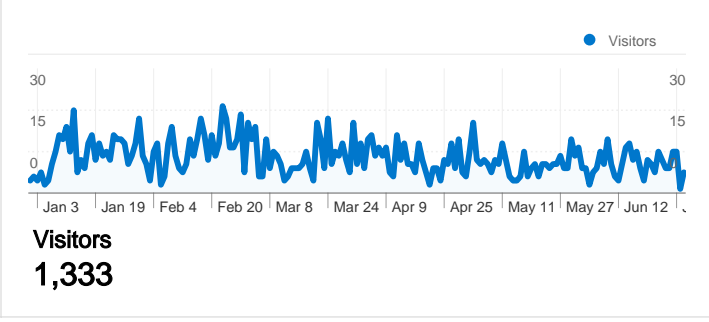

**Site Usage**

 **1,732** Visits

 **57.16%** Bounce Rate

 **3,836** Pageviews

 **00:02:35** Avg. Time on Site

 **2.21** Pages/Visit

 **75.87%** % New Visits

**Visitors Overview**

 **1,732** Visits

 **1,333** Absolute Unique Visitors

 **3,836** Pageviews

 **2.21** Average Pageviews

 **00:02:35** Time on Site

 **57.16%** Bounce Rate

 **75.87%** New Visits

**Technical Profile**

**1,732 visits came from 87 countries/territories**

Site Usage						
Visits	Pages/Visit	Avg. Time on Site	% New Visits	Bounce Rate		
<b>1,732</b> % of Site Total: 100.00%	<b>2.21</b> Site Avg: 2.21 (0.00%)	<b>00:02:35</b> Site Avg: 00:02:35 (0.00%)	<b>75.92%</b> Site Avg: 75.87% (0.08%)	<b>57.16%</b> Site Avg: 57.16% (0.00%)		
Country/Territory	Visits	Pages/Visit	Avg. Time on Site	% New Visits	Bounce Rate	
United States	<b>913</b>	2.39	00:03:15	68.24%	56.19%	
Canada	<b>105</b>	2.47	00:02:44	78.10%	52.38%	
Turkey	<b>76</b>	1.58	00:00:34	88.16%	65.79%	
United Kingdom	<b>61</b>	2.10	00:00:58	86.89%	63.93%	
France	<b>53</b>	1.89	00:00:57	90.57%	62.26%	
Brazil	<b>41</b>	1.80	00:01:57	75.61%	56.10%	
India	<b>41</b>	2.34	00:01:52	85.37%	63.41%	
Romania	<b>29</b>	1.83	00:01:37	86.21%	55.17%	
Russia	<b>27</b>	2.07	00:03:10	81.48%	44.44%	

## Top Content

Pages	Pageviews	% Pageviews
/	1,948	50.78%
/index.php	428	11.16%
/tour.php	408	10.64%
/features.php	403	10.51%
/contact.php	180	4.69%